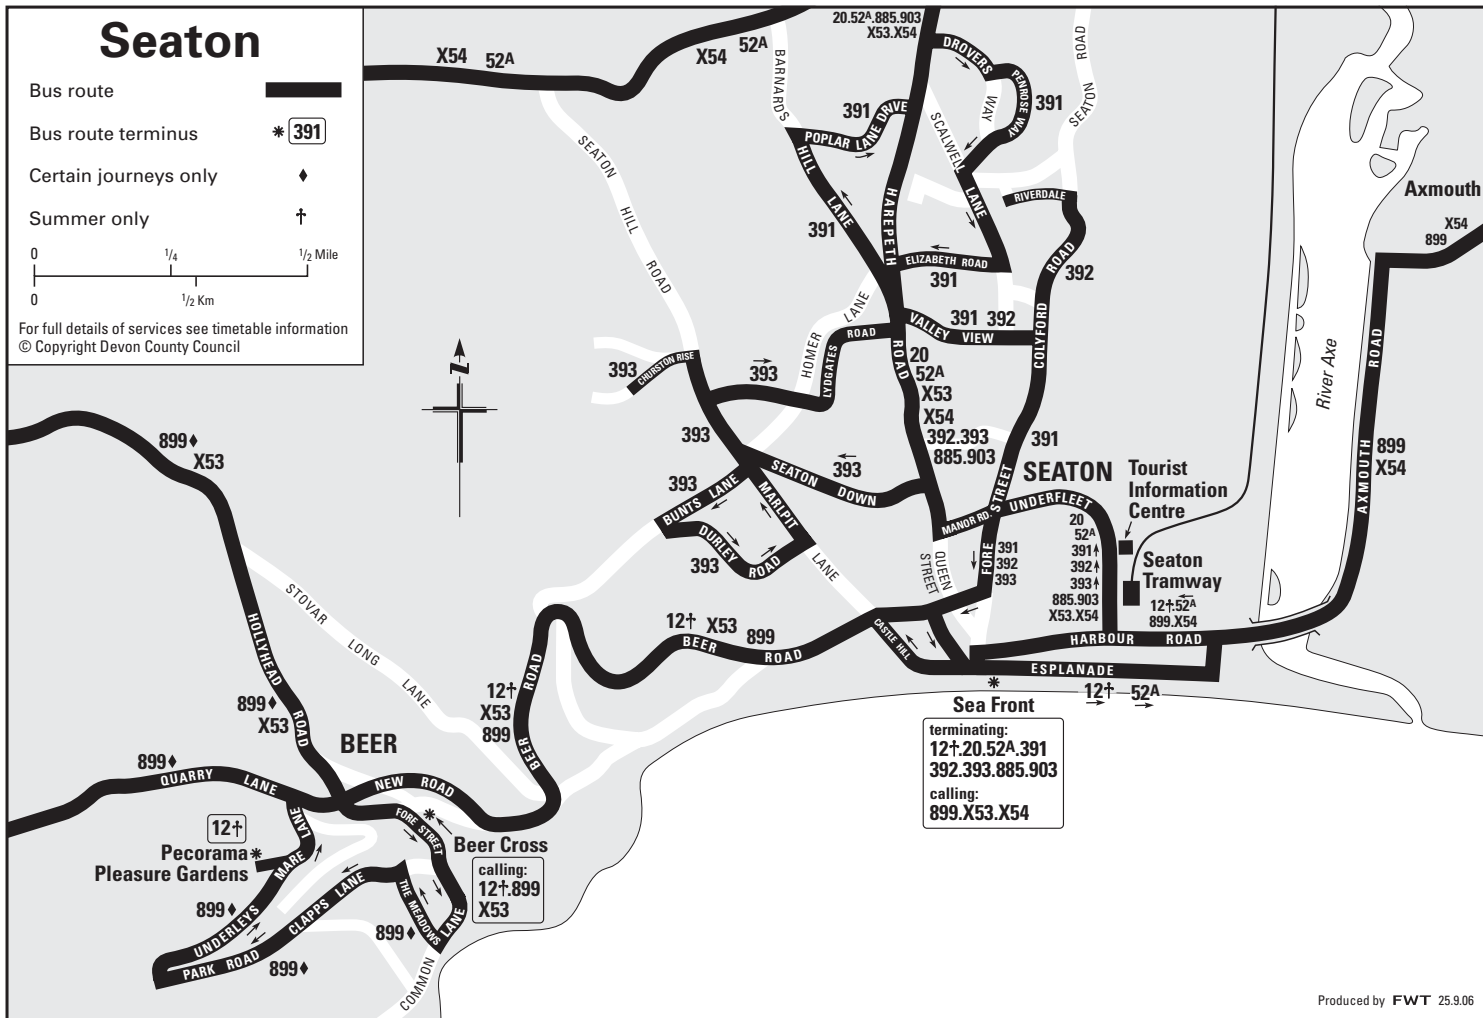

# Seaton

Bus route

Bus route terminus

Certain journeys only

Summer only

For full details of services see timetable information  
© Copyright Devon County Council

**Sea Front**  
 \*terminating:  
 12+ 20.52A 391  
 392 393 885.903  
 calling:  
 899.X53.X54

calling:  
 12+ 899  
 X53